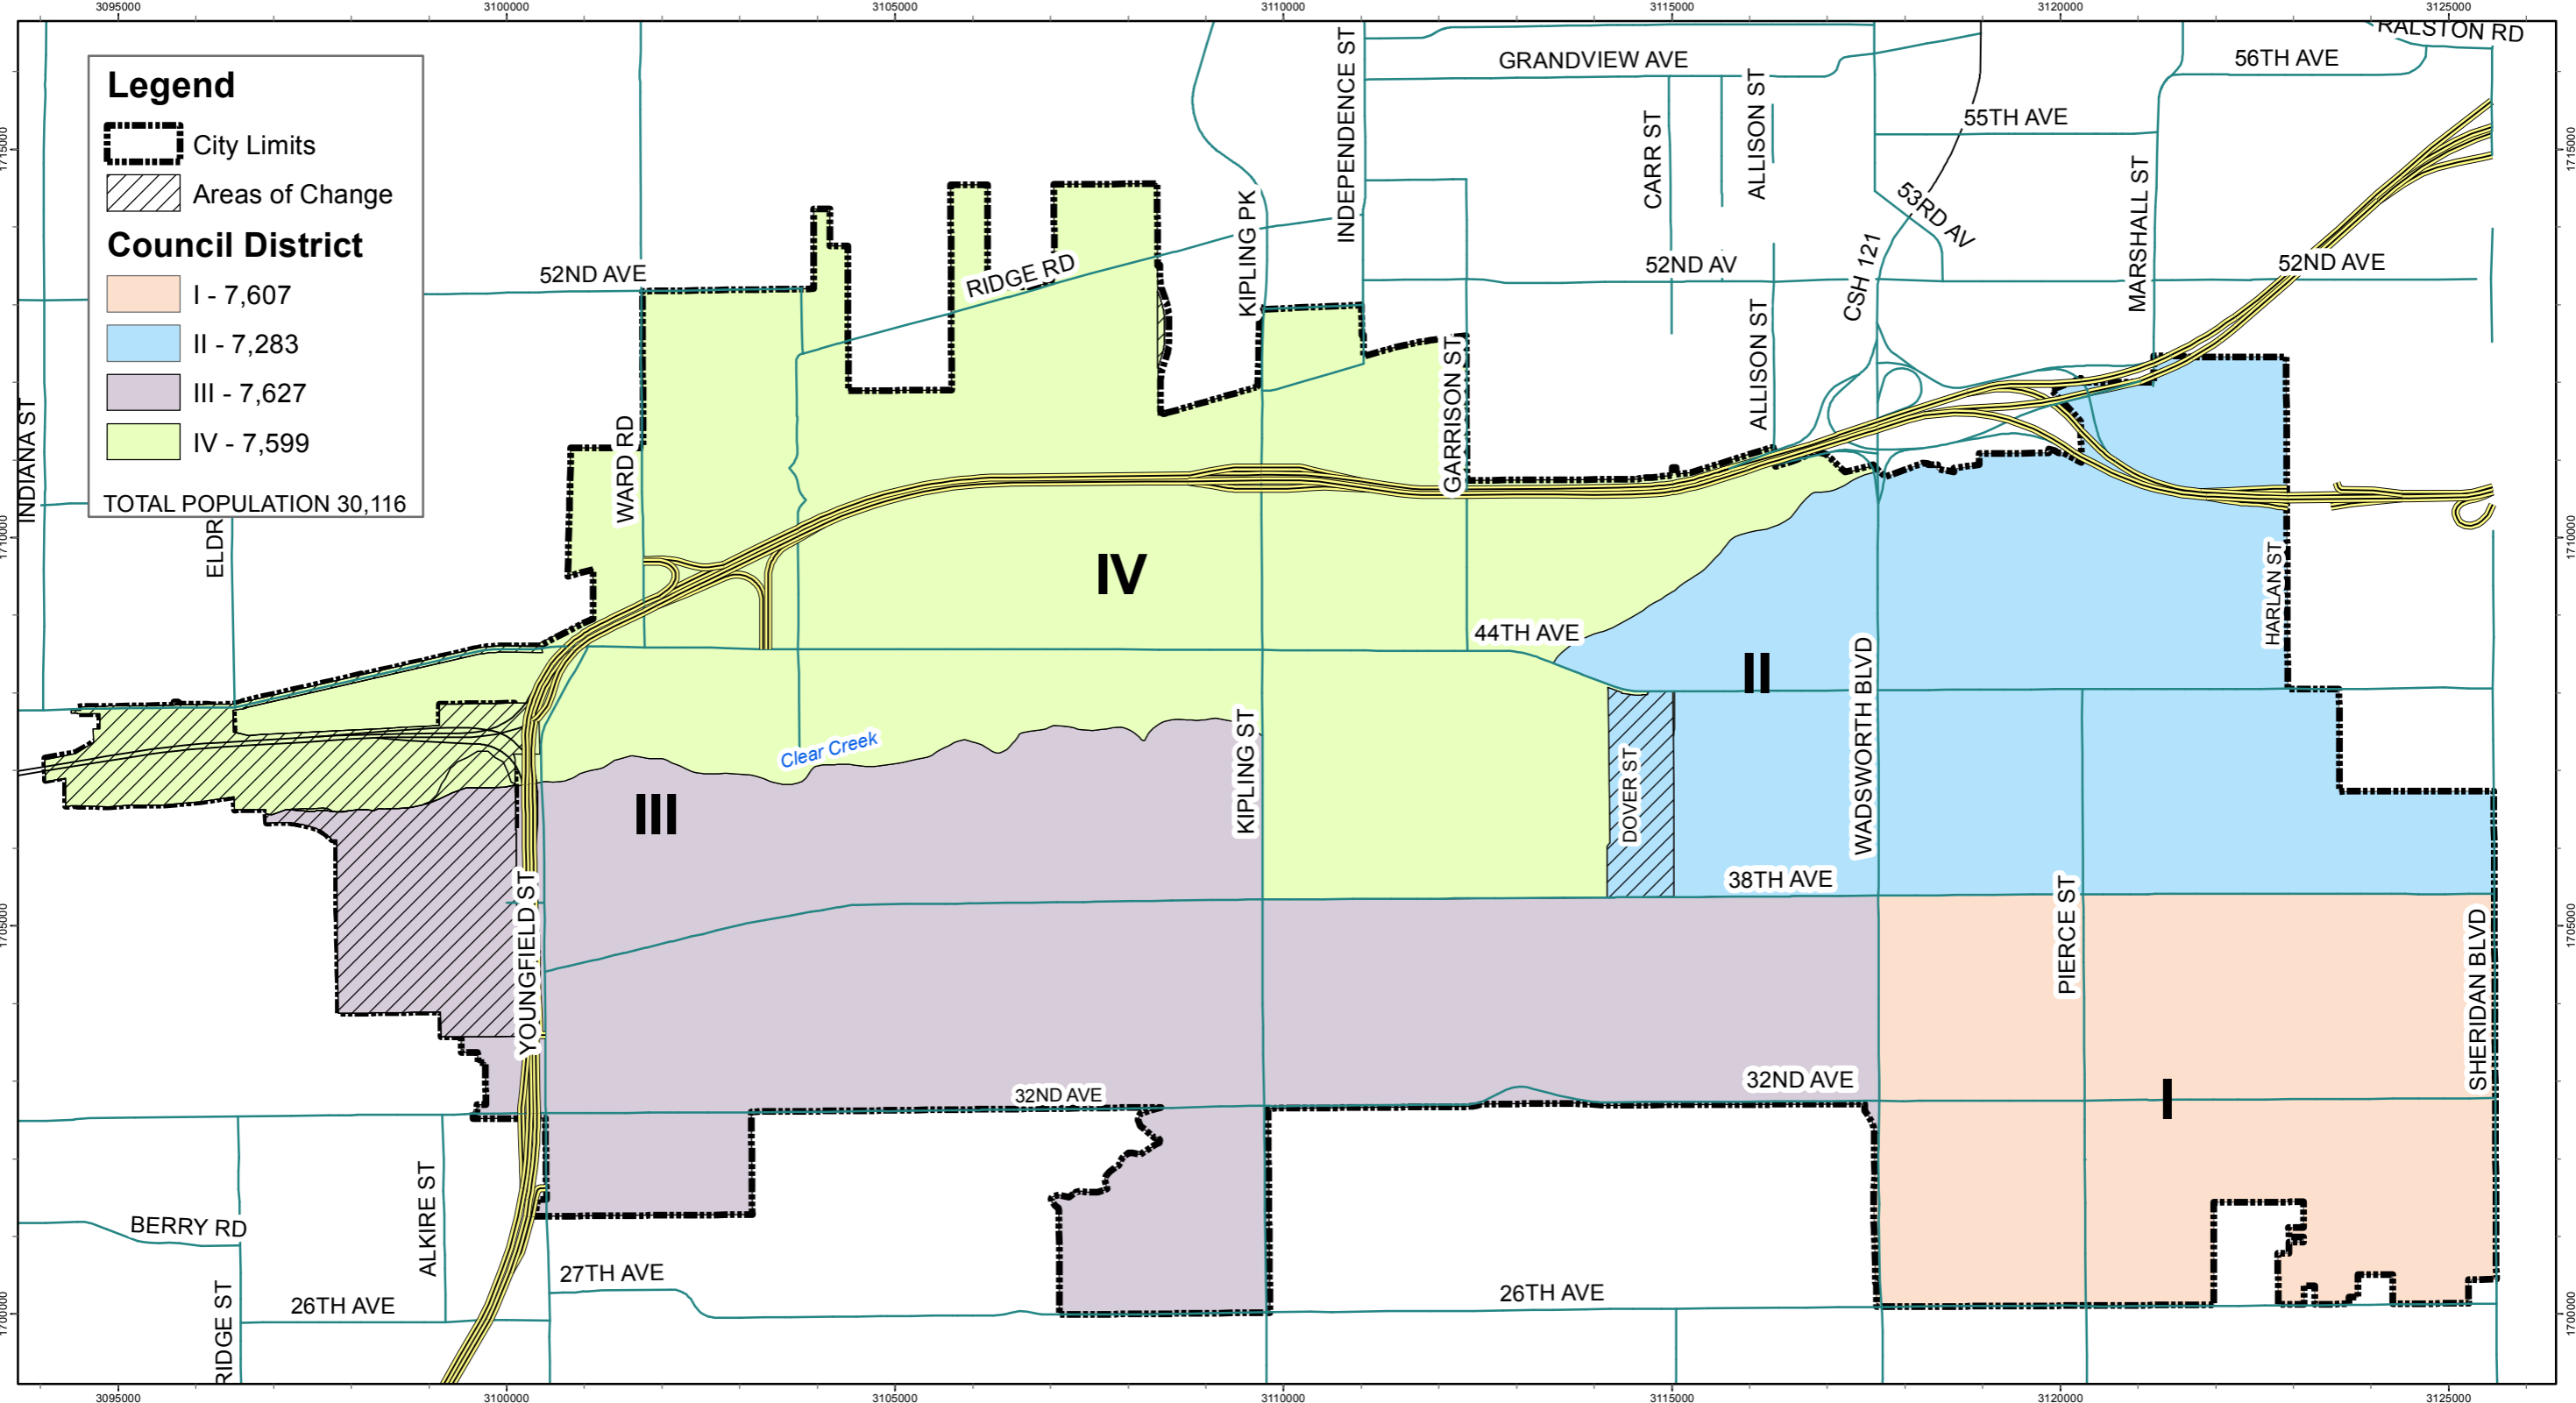

Legend

- City Limits
- Areas of Change

Council District

- I - 7,607
- II - 7,283
- III - 7,627
- IV - 7,599

TOTAL POPULATION 30,116

 City of Wheat Ridge

 OFFICE OF THE CITY CLERK

 Prepared by Michael Snow, City Clerk