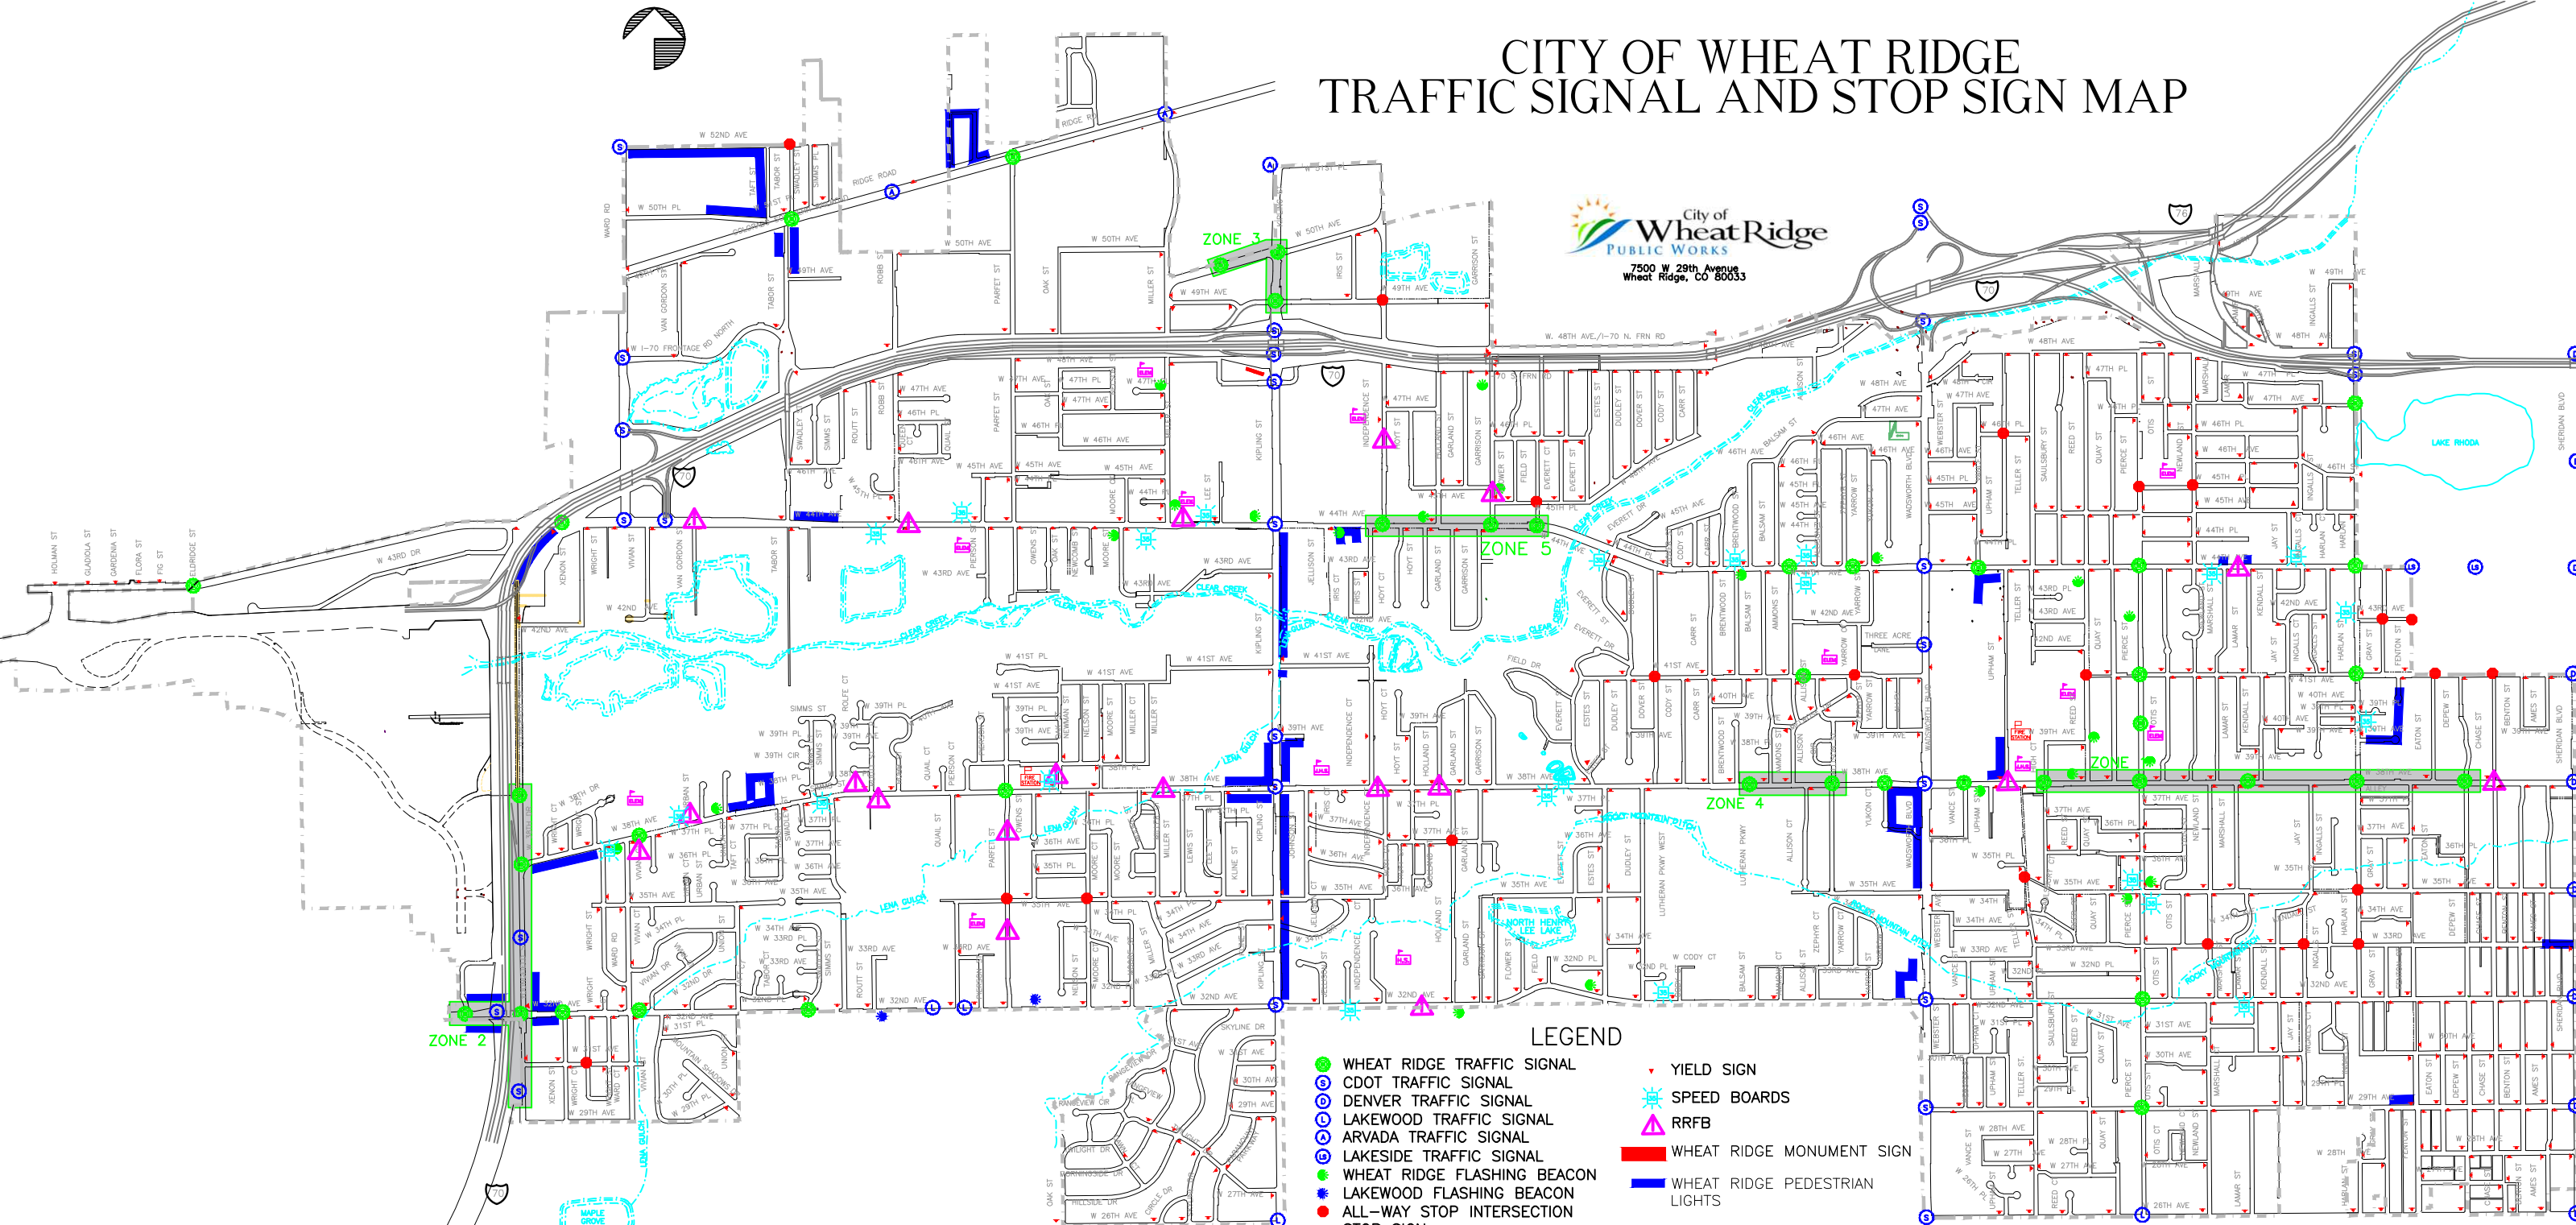

CITY OF WHEAT RIDGE TRAFFIC SIGNAL AND STOP SIGN MAP

LEGEND

- WHEAT RIDGE TRAFFIC SIGNAL
- ⊙ CDOT TRAFFIC SIGNAL
- ⊙ DENVER TRAFFIC SIGNAL
- ⊙ LAKEWOOD TRAFFIC SIGNAL
- ⊙ ARVADA TRAFFIC SIGNAL
- ⊙ LAKESIDE TRAFFIC SIGNAL
- WHEAT RIDGE FLASHING BEACON
- LAKEWOOD FLASHING BEACON
- ALL-WAY STOP INTERSECTION
- STOP SIGN
- ▲ YIELD SIGN
- SPEED BOARDS
- ▲ RRFB
- WHEAT RIDGE MONUMENT SIGN
- WHEAT RIDGE PEDESTRIAN LIGHTS